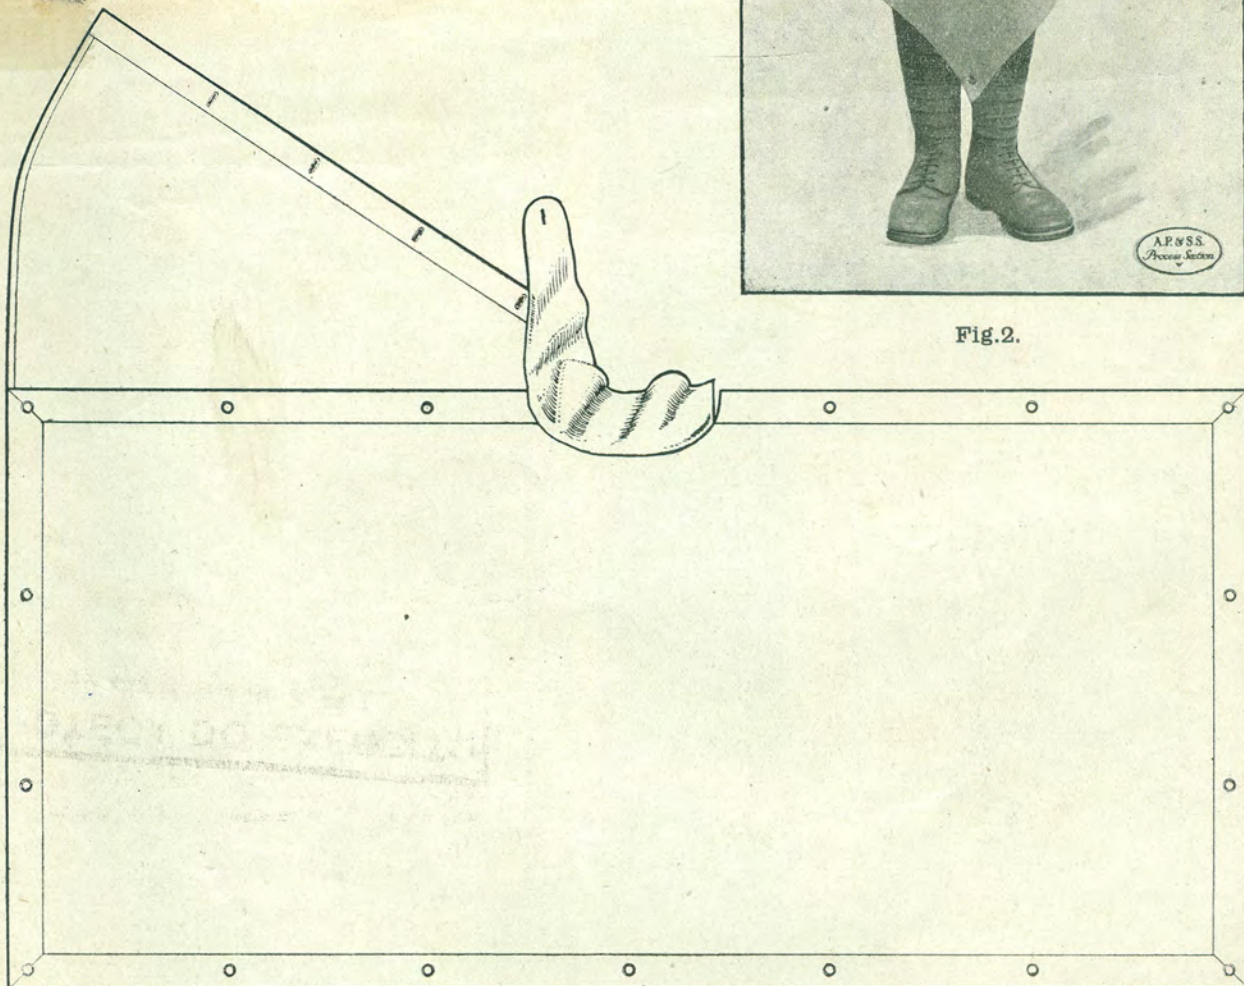

~~4042~~
914F9

Estado Maior do Exercito
BIBLIOTECA

[S.S. 705.]
BIBLIOTECA DO EXERCITO
(Antiga Biblioteca do c. m. MARK
N.º 914
Aumentado em 17-9-19
LIVRO N.º 1.30

VII. GROUND SHEET.

COMBINED GROUND SHEET AND MACKINTOSH CAPE.

A new pattern ground sheet which combines the functions of a ground sheet and mackintosh cape has been evolved, and is gradually being issued to the Troops in replacement of the present plain (Mark V.) ground sheet.

Broadly speaking, the new pattern ground sheet is the ordinary ground sheet with a collar attached to the middle of one side, and an extra triangular piece of sheeting attached to one side for half the length of the sheet. This allows sufficient room across the shoulders for the pack to be covered by the sheet when the latter is used as a cape.

Figure (1) shows the sheet spread out flat for use as a ground sheet, and Figure (2) shows the sheet in use as a cape.

To gain the maximum amount of protection from the sheet when used as a cape, it is important that it should be put on as shown in Figure (2), with the points falling in front and rear.

The correct nomenclature of the new article is 'Sheets, Ground, Mark VII.'

Fig. 1.